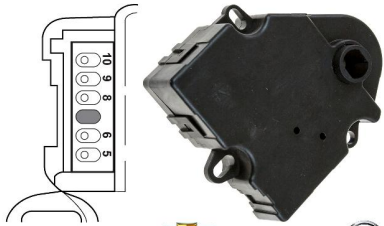

MD13631
ACADIA (12-07) MALIBU (12-08) TRAVERSE
(12-09) FUSION(12-10) ENCLAVE (12-08)