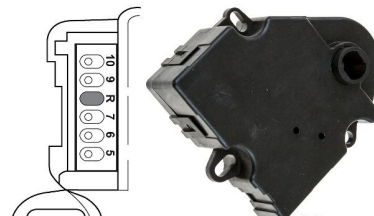

MD13585 GMC
EXPRESS 1500/ 2500/ 3500 (15-96) 4500(15-09) S10
(95-94) SAVANA 1500/ 2500/ 3500 (15-96) 4500 (15-96)

MD13589 GMC   
TRAILBLAZER (09-02) ENVOY (09-02) 9-7X
(09-05) ASCENDER (08-03) BRAVADA (04-02)

MD13591 GMC 
AVALANCHE 1500/ 2500 (06-02) SUBURBAN 1500/
2500 (06-00) YUKON (06-01) ECALADE (06-02)

MD13594 GMC 
TRAILBLAZER (09-02) SILVERADO 1500/ 2500(07-01)
SUBURBAN 1500/2500 (06-00) ENVOY (09-02) 9-7X (09-05)

MOTOREDUCTORES FORD

MD9202 
EXPEDITION (16-10), F-150 (14-10), NAVIGATOR (16-10)

MD9659 
ACTUADOR DE LAS PUERTAS EXPEDITION 06-03, EXPLORER
10/02, EXPLORER TRAC 10/07, MOUNTAINEER 02 (TEMPERATURA)

MD9662
F-150 (09-05), F-350, F-450 (09), SUPER DUTY F-250, F-350,
F-450, F-550 (09-08), FLEX (10-09), FREESTAR (07-04)