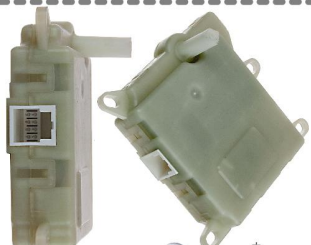

MD13598
RANGER (11-97) EXPLORER (10-02)
MOUNTAINEER (10-02) NAVIGATOR (06-03)