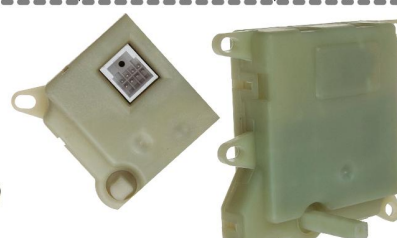

MD13596
E-150, E-250 (97-14), E-350 (97-16),
E-450 (05-16) WINDSTAR (98-95)