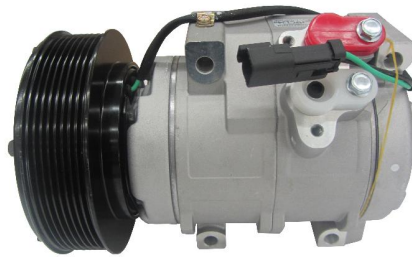

**B09321**  
SD7H15 24 VOLTS

**B09418**  
BOBINA P/ CLUTCH SD7H15 24V

**B010864**  
BOBINA P/ COMP. SD7H15 12 VOLTS (SIN HARNES)

**B013478**  
7H15 24V 2 RAN (DIODO) ESPESOR 32.5 MM

**CL8272**  
CLUTCH SD7H15 8 RAN 12V (119M)

## TRACTOCAMIONES CATERPILLAR

**CP7162**  
COMPRESOR SD7H15 PV8RAN MONTAJE DIRECTO

**CP7967**  
10S17C 1 RANURA 24 VOLTS

**CP8408**  
10S17C 8 RANURAS 24 VOLTS

**CP9193**  
SD7H15 DML 6K132 PV8 24VOLTS

**CP15187**  
10S17C 8 RANURAS 24 VOLTS