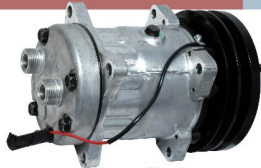

TRACTOCAMIONES NEW HOLLAND- PETERBILT

CP7393
COMPRESOR HD/AG ANY 9999
12V SD7H15SHD 152MM 2A